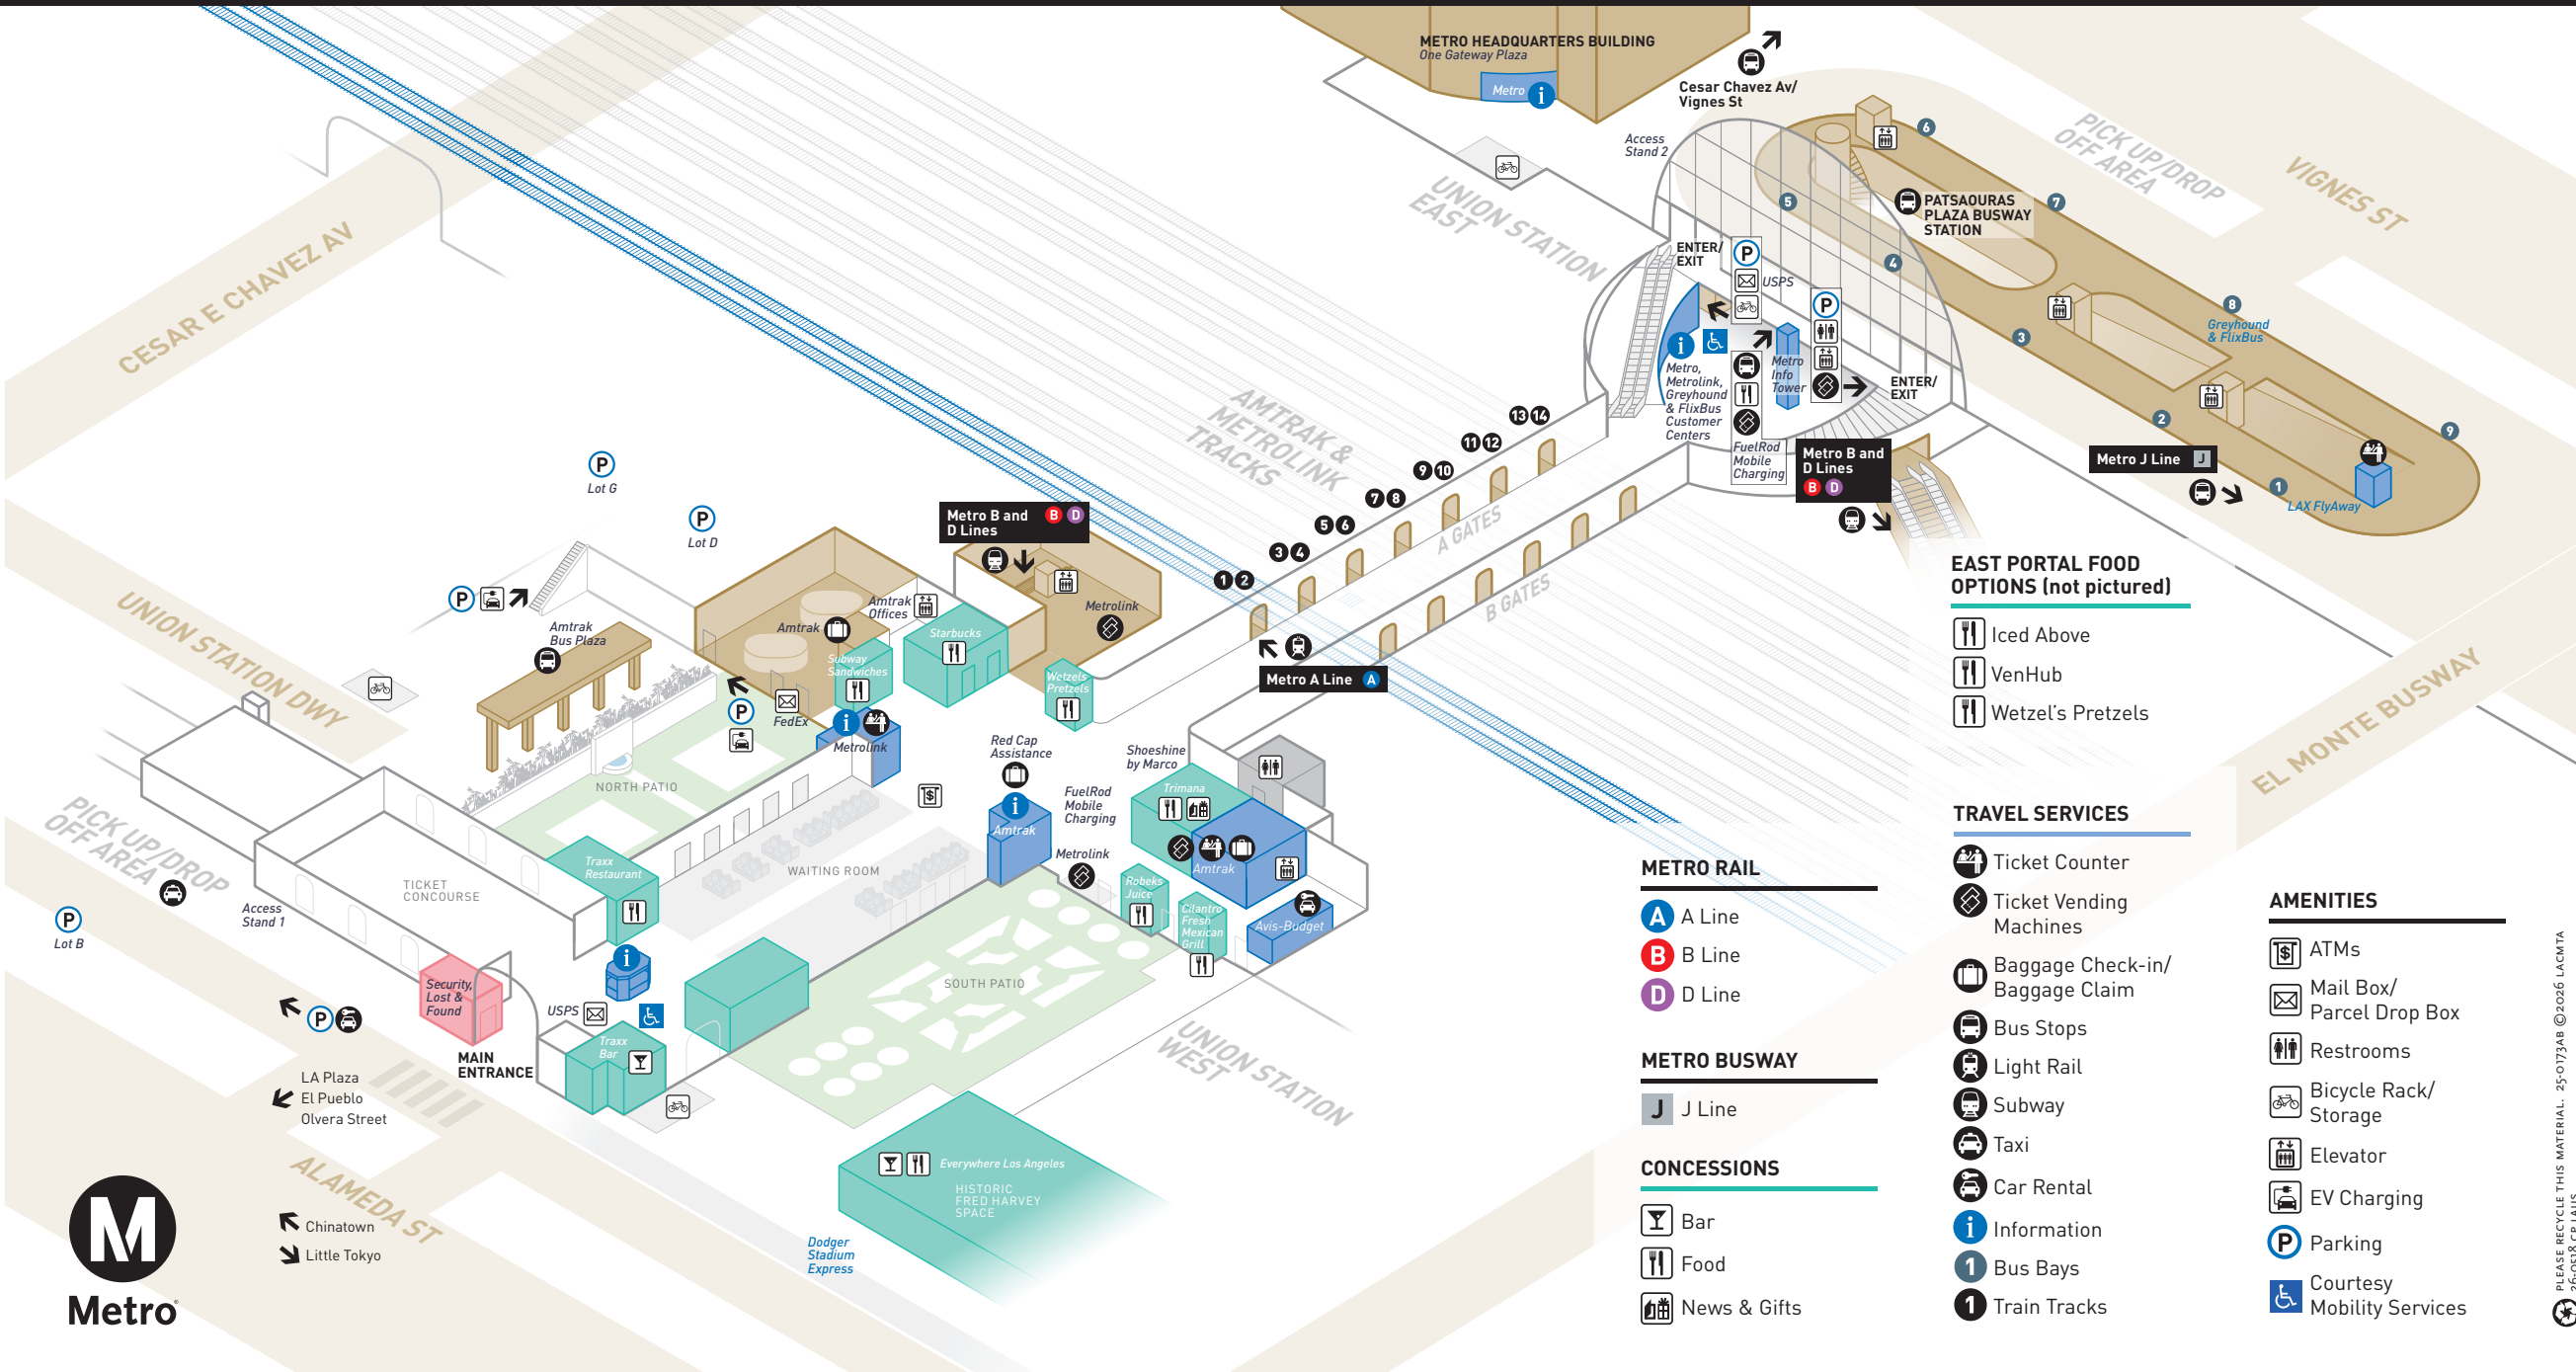

# Inside Historic Union Station

800 N Alameda St, Los Angeles, CA 90012

### EAST PORTAL FOOD OPTIONS (not pictured)

- Iced Above
- VenHub
- Wetzel's Pretzels

### METRO RAIL

- A Line
- B Line
- D Line

### METRO BUSWAY

- J Line