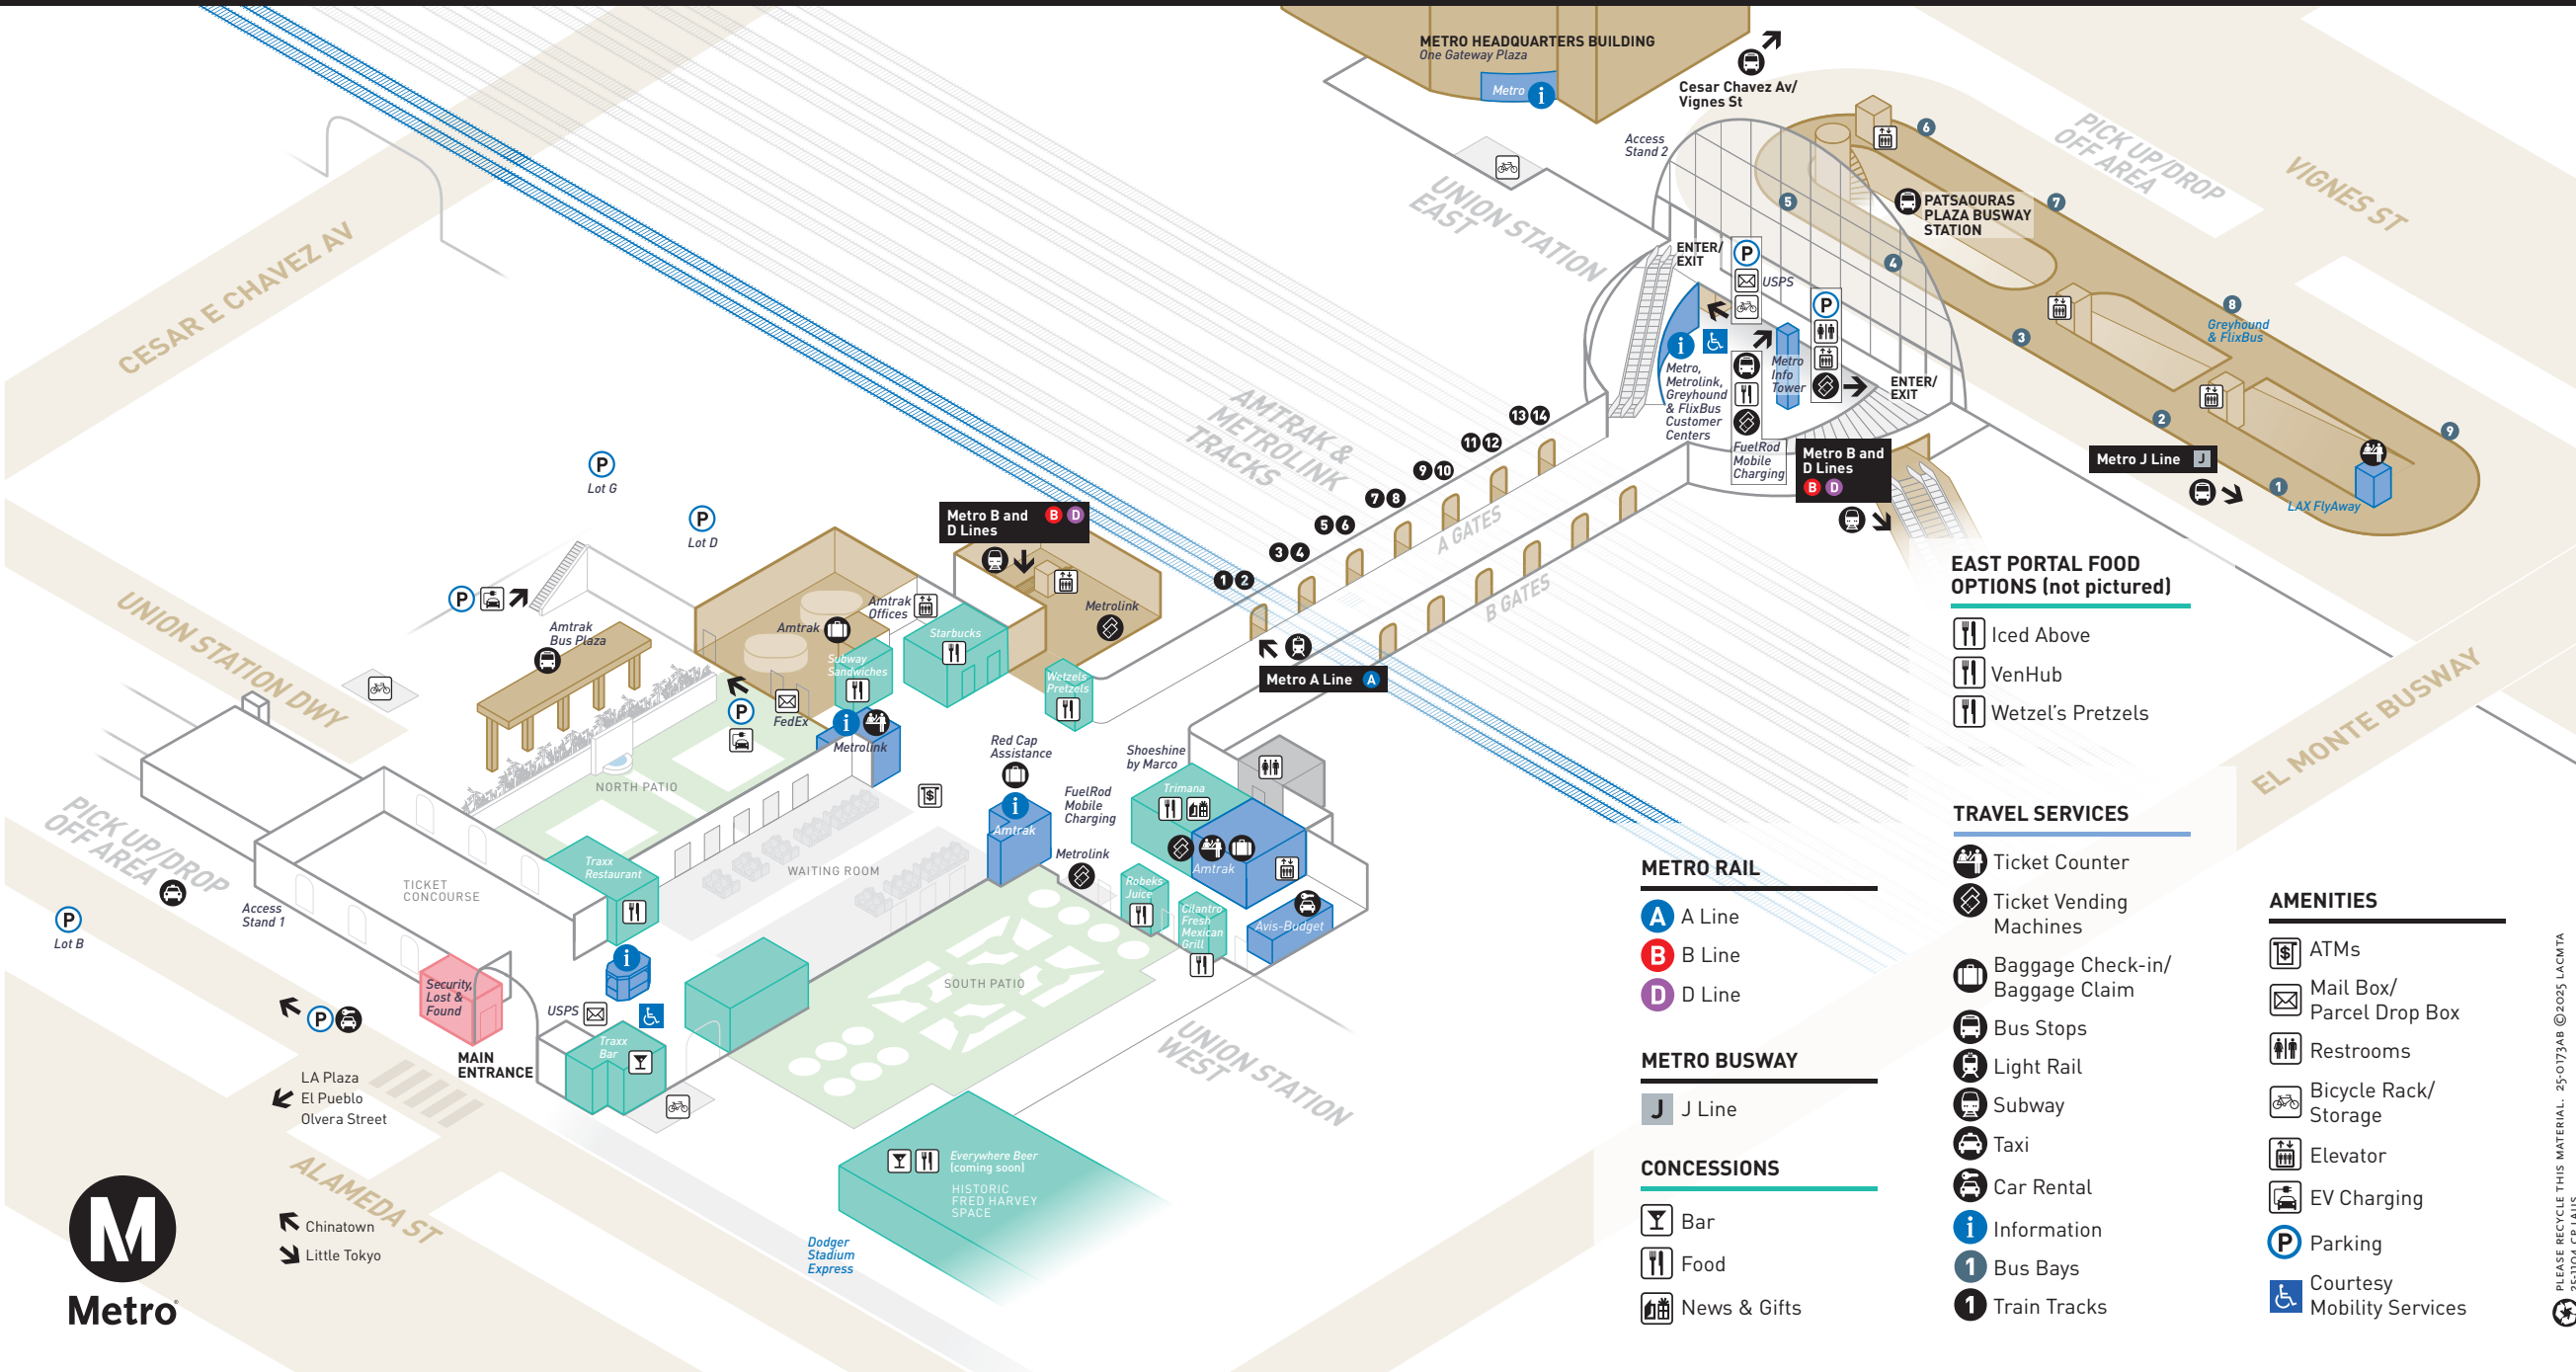

# Inside Historic Union Station

800 N Alameda St, Los Angeles, CA 90012

### EAST PORTAL FOOD OPTIONS (not pictured)

- Iced Above
- VenHub
- Wetzel's Pretzels

### TRAVEL SERVICES

- Ticket Counter
- Ticket Vending Machines
- Baggage Check-in/Baggage Claim
- Bus Stops
- Light Rail
- Subway
- Taxi
- Car Rental
- Information
- Bus Bays
- Train Tracks

### METRO RAIL

- A Line
- B Line
- D Line