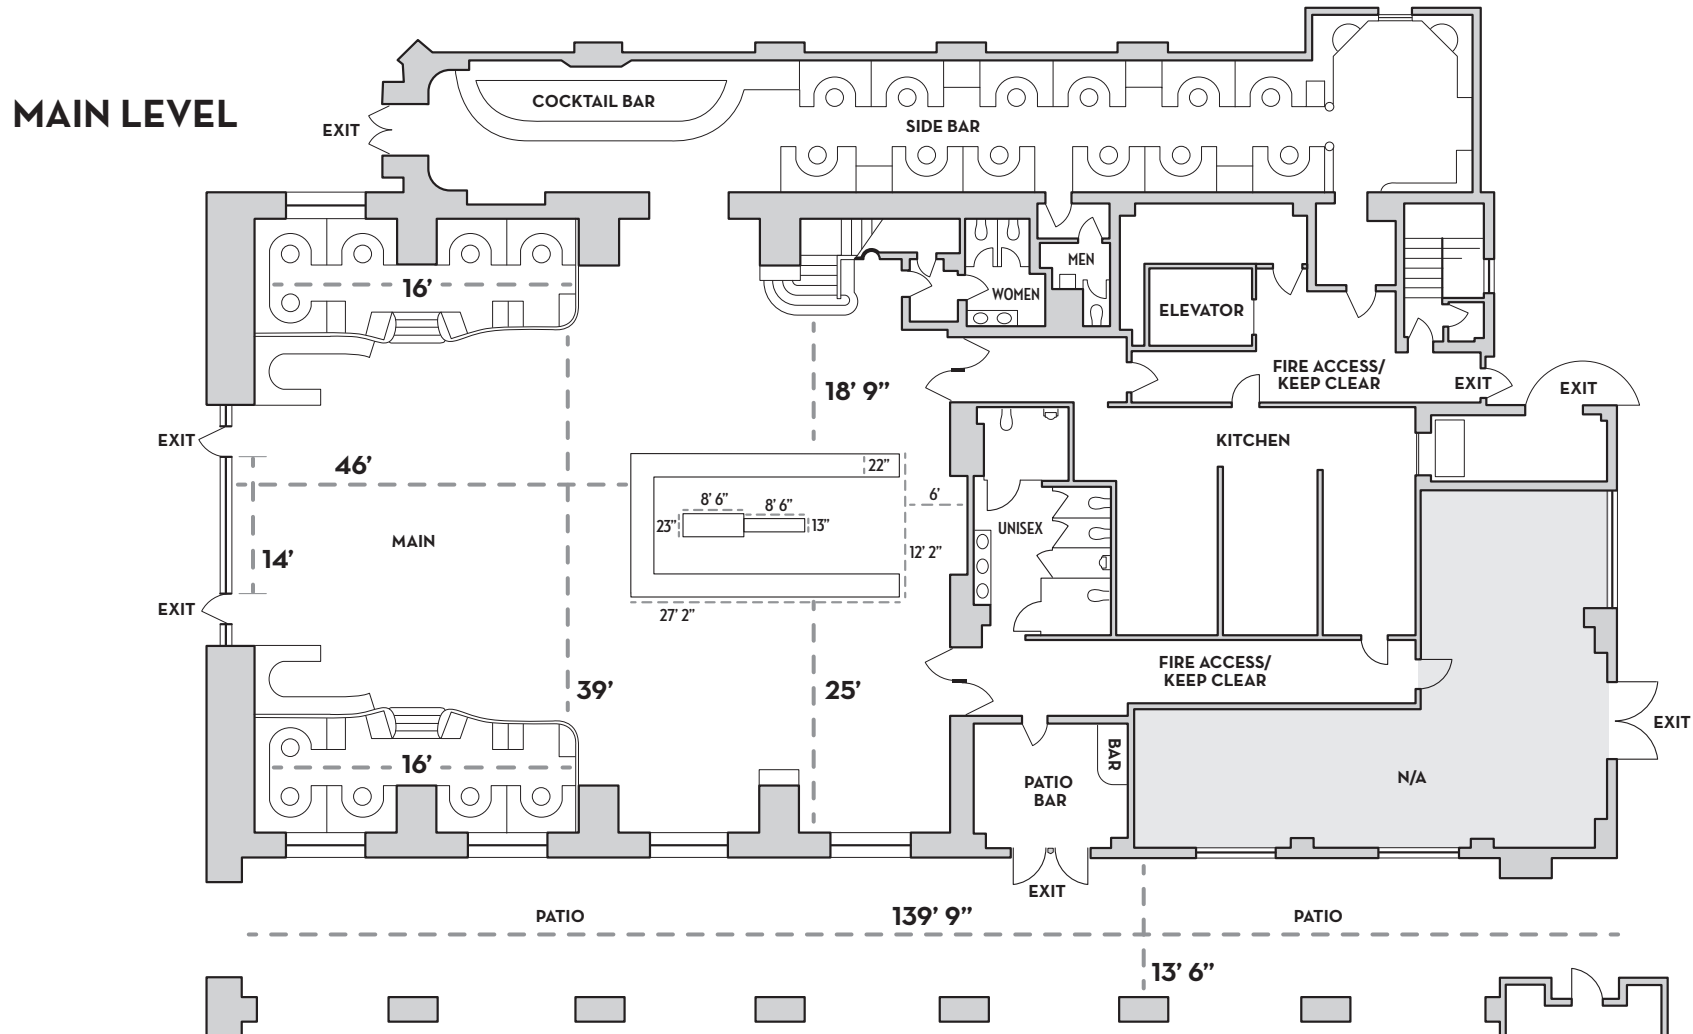

VENUE FLOOR PLAN

FRED HARVEY

Total Square Feet: 9,671

Capacity: 250 seated • 500 standing

VENUE FLOOR PLAN

FRED HARVEY

Total Square Feet: 1,284

Capacity: 49 seated • 49 standing