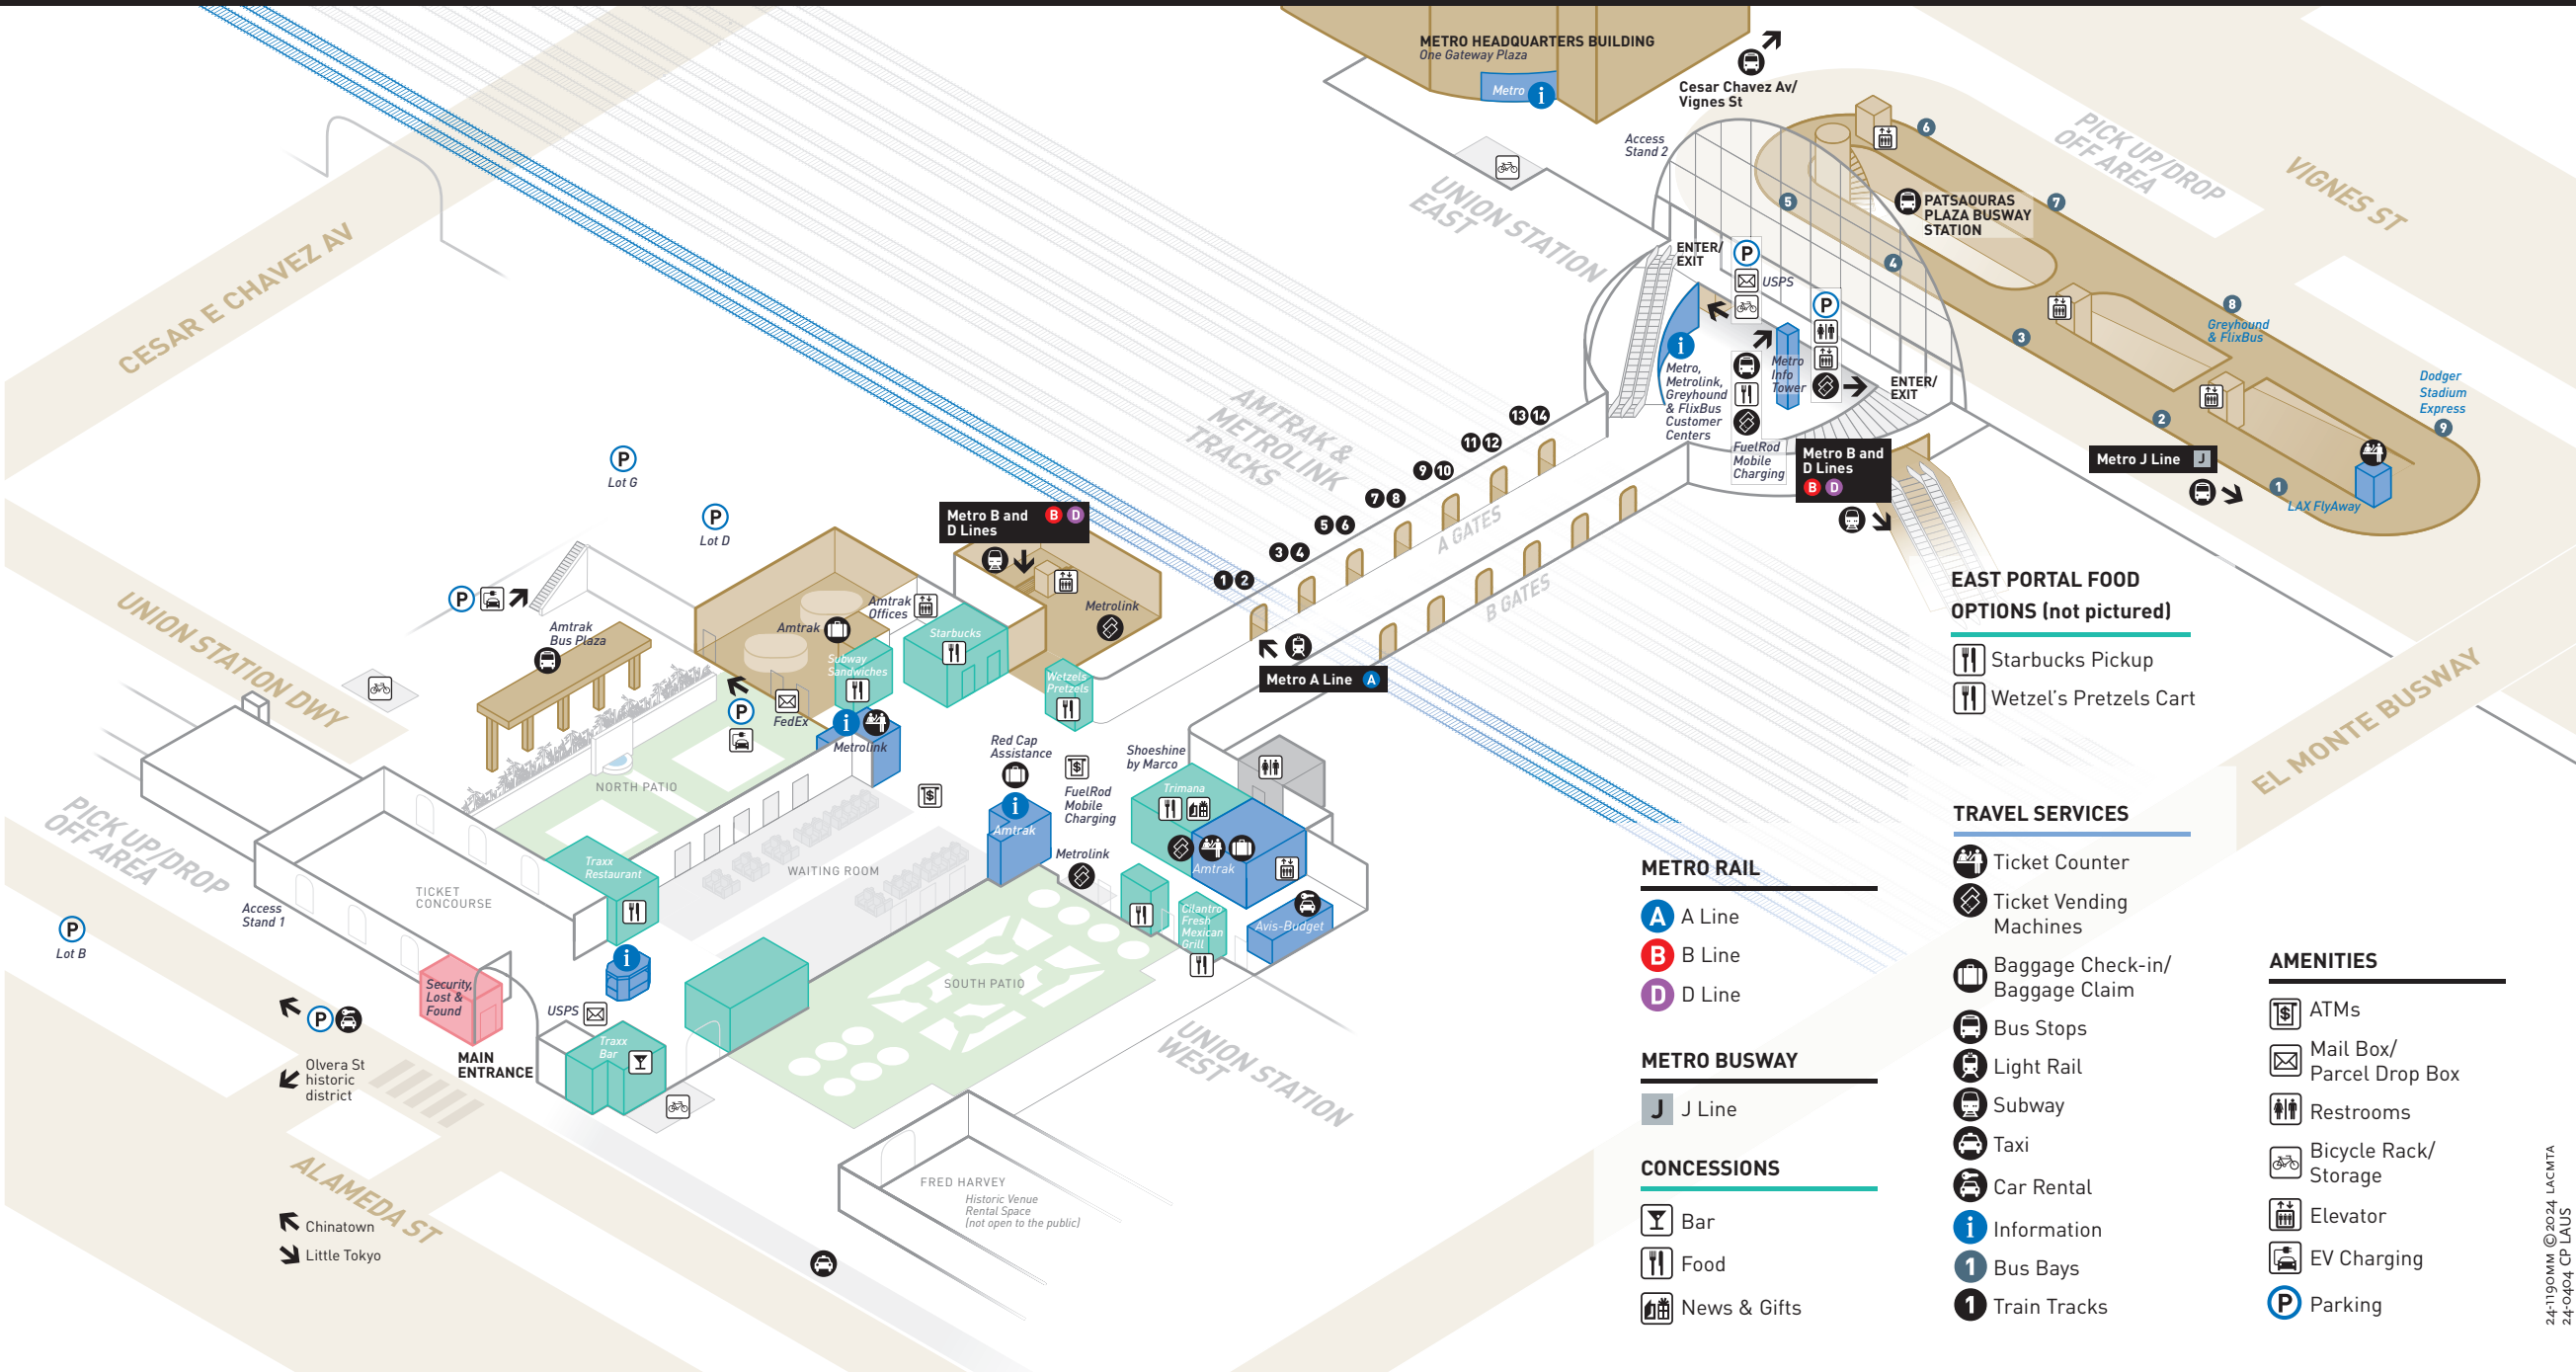

Inside Historic Union Station

800 N Alameda St, Los Angeles, CA 90012

EAST PORTAL FOOD OPTIONS (not pictured)

- Starbucks Pickup
- Wetzel's Pretzels Cart

- METRO RAIL**
- A A Line
 - B B Line
 - D D Line
- METRO BUSWAY**
- J J Line
- CONCESSIONS**
- Bar
 - Food
 - News & Gifts

- TRAVEL SERVICES**
- Ticket Counter
 - Ticket Vending Machines
 - Baggage Check-in/Baggage Claim
 - Bus Stops
 - Light Rail
 - Subway
 - Taxi
 - Car Rental
 - Information
 - Bus Bays
 - Train Tracks

- AMENITIES**
- ATMs
 - Mail Box/Parcel Drop Box
 - Restrooms
 - Bicycle Rack/Storage
 - Elevator
 - EV Charging
 - Parking