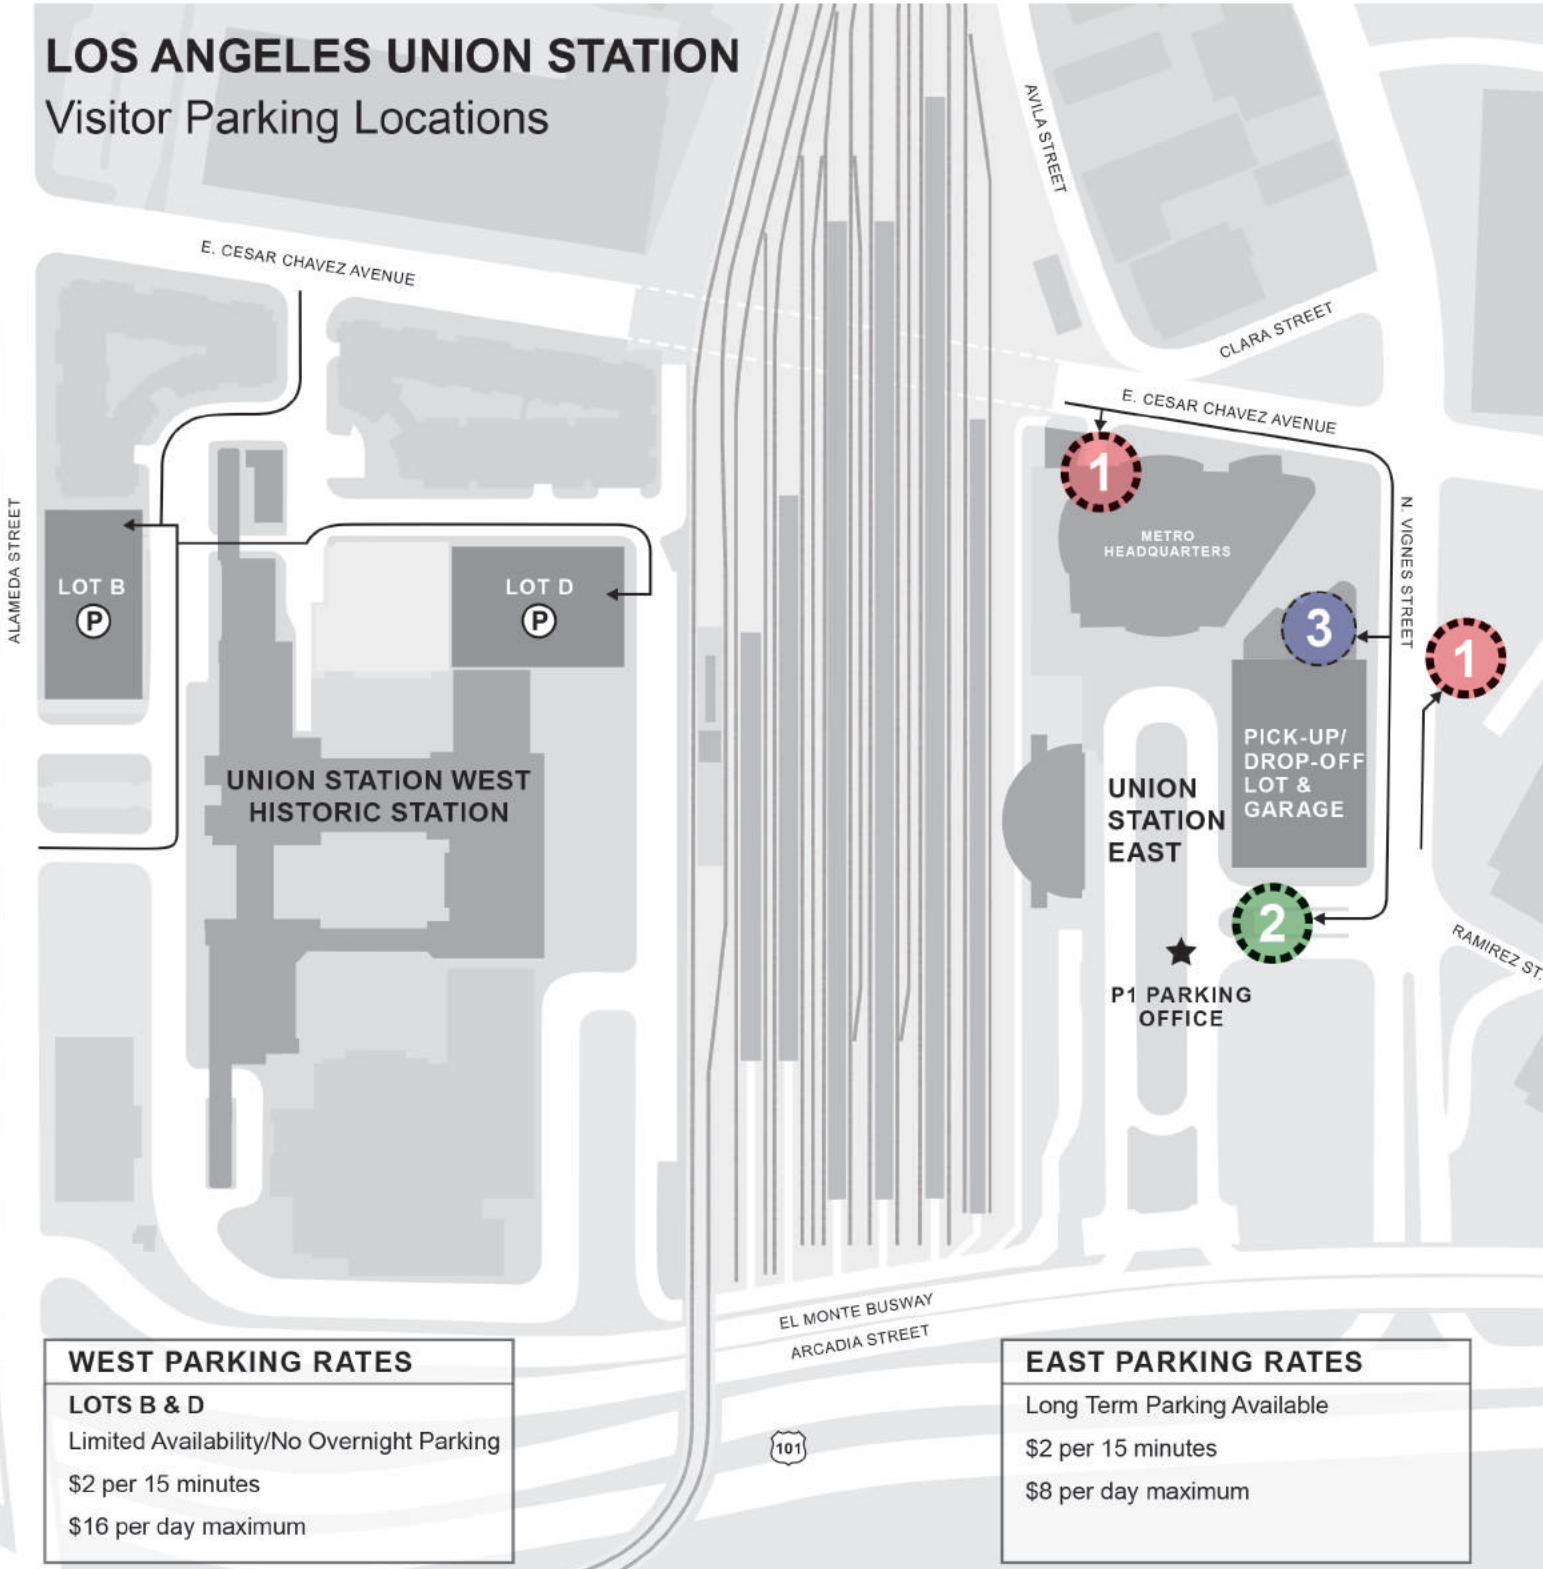

# UNION STATION

LOS ANGELES

## LOS ANGELES UNION STATION Visitor Parking Locations

### Visitor Parking Locations

-  Paid Visitor Parking  
Levels P1-P4  
No Pick-Up / Drop-Off
-  Paid Visitor Parking  
Levels P1-P4  
Free Pick-Up / Drop-Off  
Level P1
-  Free Pick-Up / Drop-Off  
ONLY  
Level P1

### WEST PARKING RATES

**LOTS B & D**  
 Limited Availability/No Overnight Parking  
 \$2 per 15 minutes  
 \$16 per day maximum